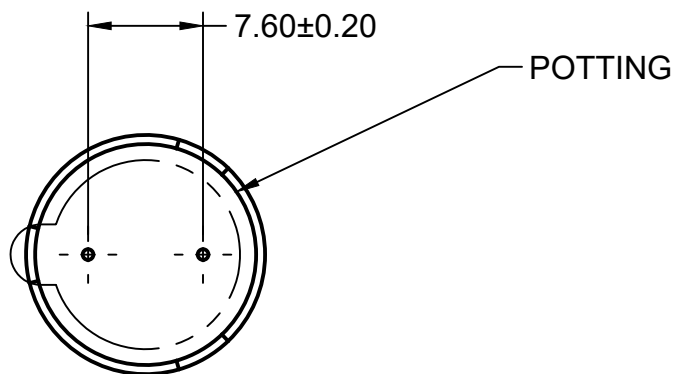

MASKING LABEL

HOUSING MATERIAL: BLACK PPO

ALL DIMENSIONS +/- 0.5MM UNLESS NOTED

REV A

DRAWN BY

bodhe scheerer

3/13/2022

WT-1614T