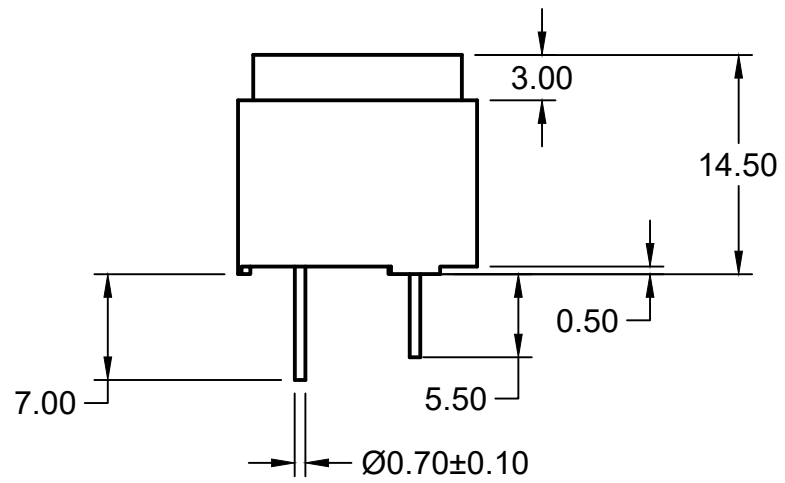

MASKING LABEL

HOUSING MATERIAL: BLACK PPO

ALL DIMENSIONS +/- 0.5MM UNLESS NOTED

REV A

DRAWN BY

bodhe scheerer

3/13/2022

WT-1614T