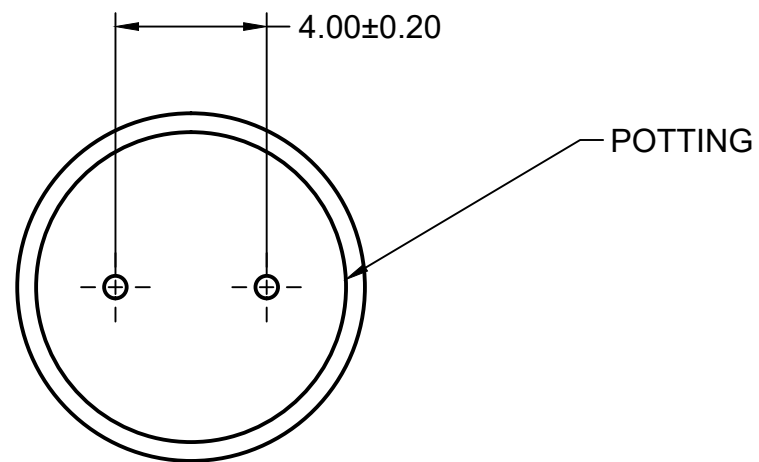

HOUSING MATERIAL: BLACK PBT

ALL DIMENSIONS +/- 0.5MM UNLESS NOTED

		REV A
DRAWN BY	bodhe scheerer	3/12/2022

WT-0905T-3V