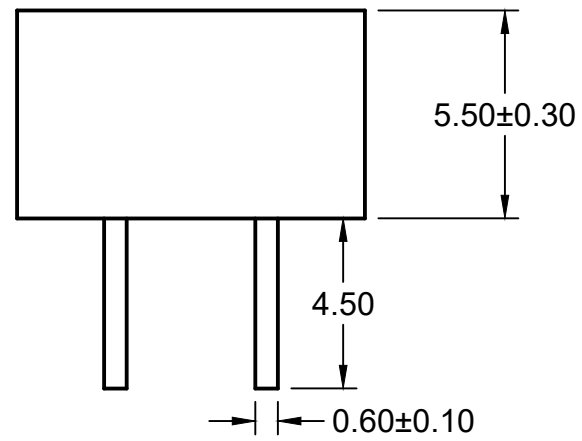

HOUSING MATERIAL: BLACK PBT

ALL DIMENSIONS +/- 0.5MM UNLESS NOTED

		REV A
DRAWN BY	bodhe scheerer	3/12/2022

WT-0905T-3V