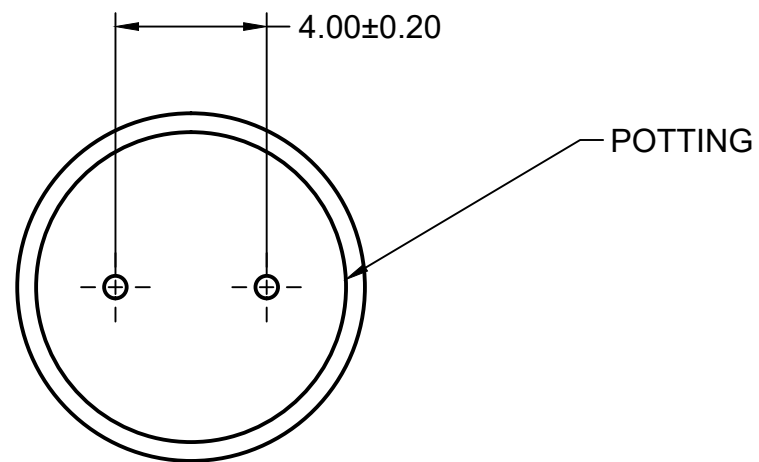

HOUSING MATERIAL: BLACK PBT

ALL DIMENSIONS +/- 0.5MM UNLESS NOTED

		REV A
DRAWN BY	bodhe scheerer	3/12/2022

WT-0905PT