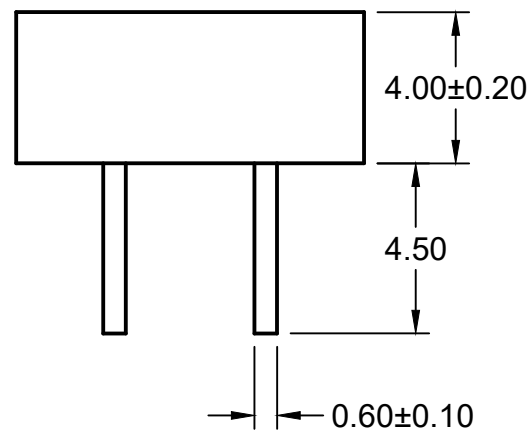

HOUSING MATERIAL: BLACK PBT

ALL DIMENSIONS +/- 0.5MM UNLESS NOTED

		REV A
DRAWN BY	bodhe scheerer	3/12/2022

**WT-0904T**