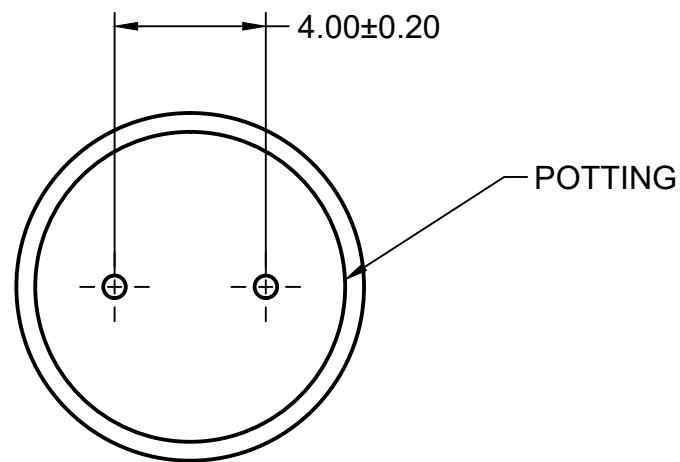

HOUSING MATERIAL: BLACK PBT

ALL DIMENSIONS +/- 0.5MM UNLESS NOTED

		REV A
DRAWN BY	bodhe scheerer	3/12/2022

**WT-0904T**