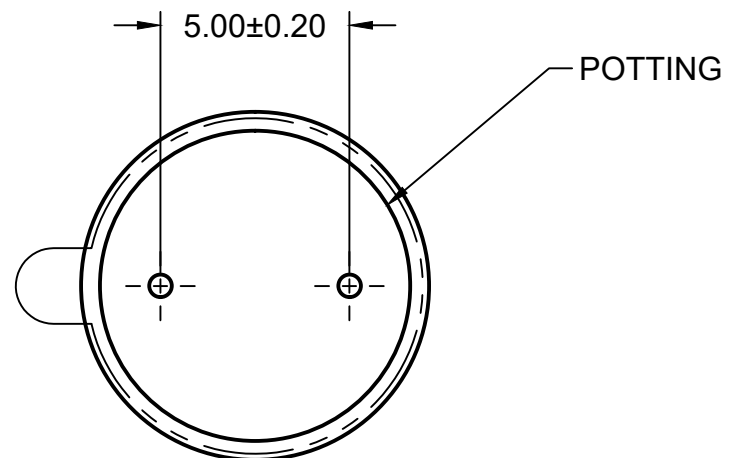

HOUSING MATERIAL: BLACK PBT

ALL DIMENSIONS +/- 0.5MM UNLESS NOTED

		REV A
DRAWN BY	bodhe scheerer	3/15/2022

WST-0906T