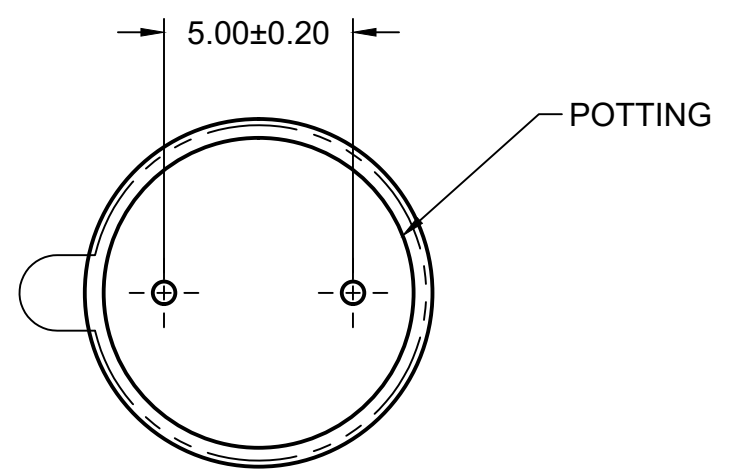

MASKING LABEL

HOUSING MATERIAL: BLACK PBT

ALL DIMENSIONS +/- 0.5MM UNLESS NOTED

		REV A
DRAWN BY	bodhe scheerer	3/12/2022

WST-0904T