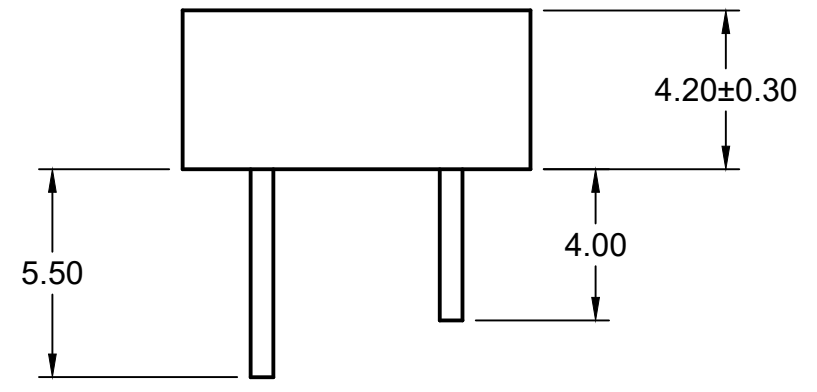

MASKING LABEL

HOUSING MATERIAL: BLACK PBT

ALL DIMENSIONS +/- 0.5MM UNLESS NOTED

		REV A
DRAWN BY	bodhe scheerer	3/12/2022

WST-0904T