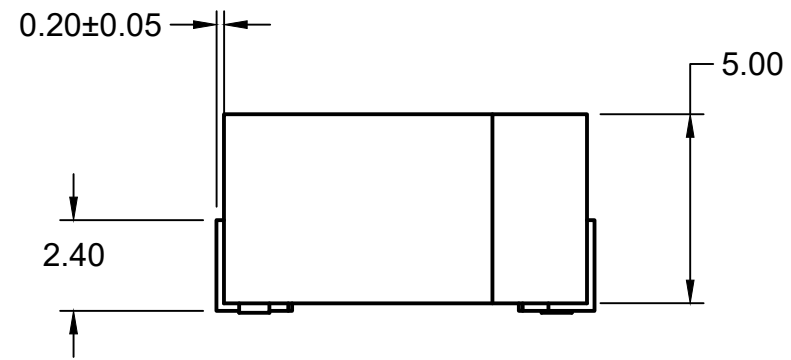

HOUSING MATERIAL: BLACK LCP

ALL DIMENSIONS +/- 0.5MM UNLESS NOTED

		REV A
DRAWN BY	bodhe scheerer	3/12/2022

WST-05T