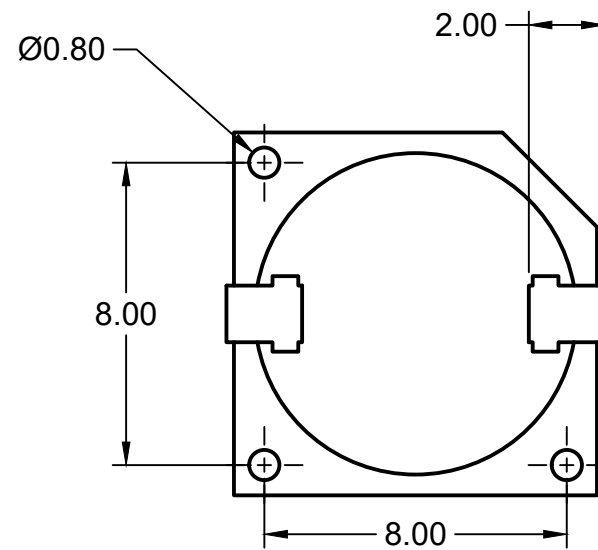

HOUSING MATERIAL: BLACK LCP

ALL DIMENSIONS +/- 0.5MM UNLESS NOTED

		REV A
DRAWN BY	bodhe scheerer	3/12/2022

WST-05T