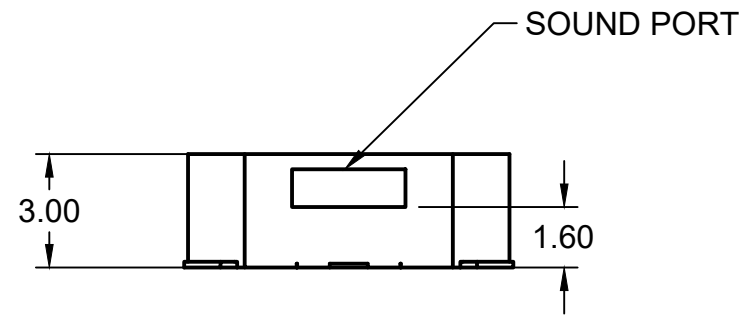

HOUSING MATERIAL: BLACK LCP
LEADING PIN: TIN PLATED BRASS

ALL DIMENSIONS +/- 0.5MM UNLESS NOTED

		REV A
DRAWN BY	bodhe scheerer	3/17/2022

ST-03BHT