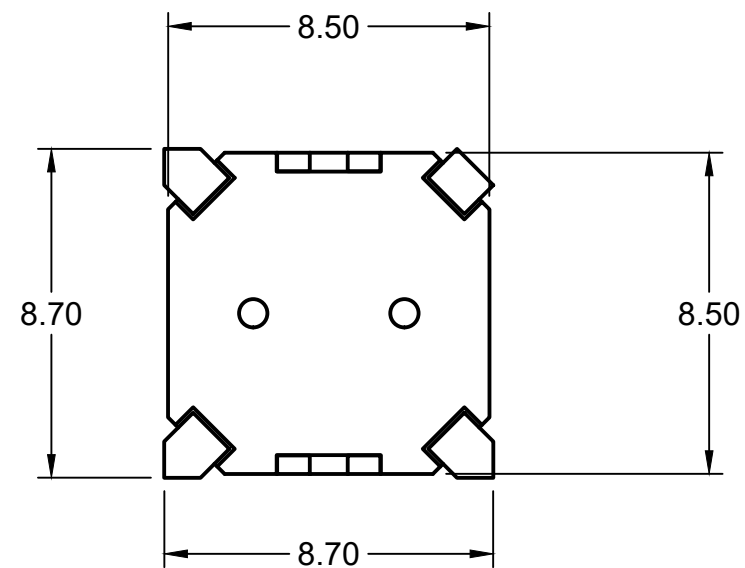

HOUSING MATERIAL: BLACK LCP
LEADING PIN: TIN PLATED BRASS

ALL DIMENSIONS +/- 0.5MM UNLESS NOTED

		REV A
DRAWN BY	bodhe scheerer	3/17/2022

ST-03BHT