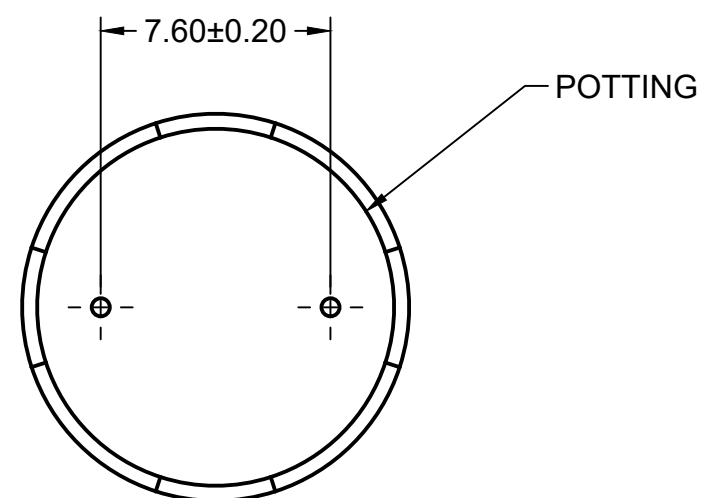

HOUSING MATERIAL: BLACK PBT

ALL DIMENSIONS +/- 0.5MM UNLESS NOTED

		REV A
DRAWN BY	bodhe scheerer	3/16/2022

**PT-1306T**