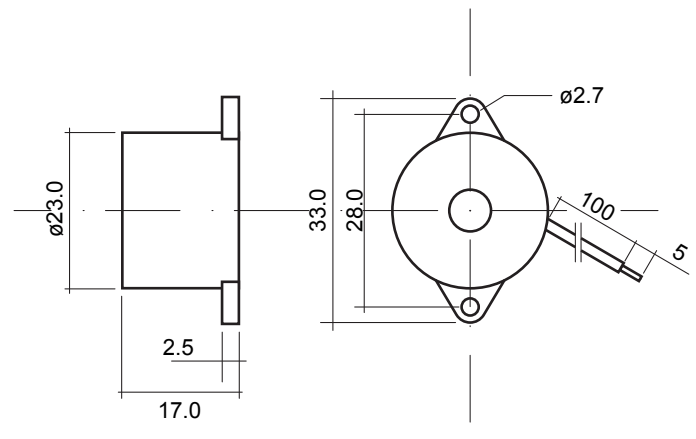

PRODUCT DATA SHEET

PART NO. PB -2317 NON-WASHABLE TYPE

PB -2317

DIMENSIONS

DIMENSION: Ø23.0 X H 17.0

SPECIFICATION	UNIT	PB -2317
Rated Voltage	(VDC)	12
Operating Voltage	(VDC)	3-16
Current consumption	(mA)	8
Sound Output (min)	(dB)	90
Resonance Frequency	(Hz)	3700 ±500
Operating Temp	(C)	-20~+60
Storage Temp	(C)	-30~+70
Weight	(g)	5
Dimension	(mm)	23.0 x H17.0
Terminal		Wire
Environmental Protection Regulation		RoHS

*Value applying at rated voltage

*Distance for measurement 10 cm